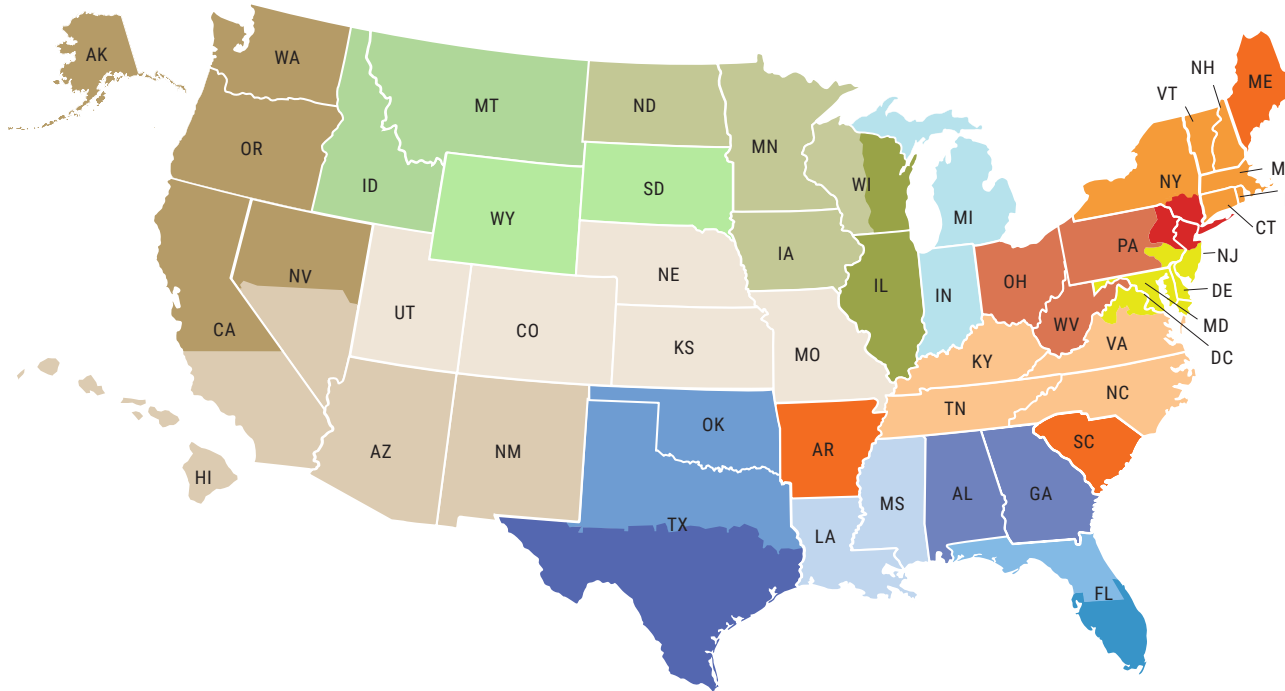

WESTERN DIVISION

Cassandra Christopher
941.685.4680

Brian Lee
Senior Vice President
Head of Intermediary Sales

Ralph Profeta, CIMA®
Director of Internal Sales

NORTHERN DIVISION
Michael Buchanan
610.299.7878

- **W1** **Joe Tierney**
  781.346.3070
  Mandy Poland¹
  727.573.3821
- **W2** **Ryan Steele, CFA**
  312.459.7319
  Essie Jones¹
  727.573.3831
- **W3** **Will Taylor, CIMA®**
  727.421.5903
  Heather Bellomo¹
  727.573.3822
- **W4** **Duc Nguyen**
  650.766.8695
  Crystal Fowler¹
  727.573.3832
- **W5** **Jim Parrish**
  858.525.1791
  Matt Frain¹
  727.573.3827
- **W6** **Addison Thornton**
  720.639.1774
  Addison Thornton¹
  720.639.1774

SOUTHERN DIVISION

Pete Wehle, CIMA®
727.417.6553

- **N1** **Justin Lauri, CFA**
  646.568.0310
  Phillip deGolian¹
  727.573.3818
- **N2** **Chad Stone**
  401.330.0724
  Patrick Thompson¹
  727.573.3847
- **N3** **Jim McFadden**
  267.760.2044
  Nolan Mahaney¹
  727.573.3828
- **N4** **Nate McCurdy**
  202.281.0689
  Nolan Mahaney¹
  727.573.3829
- **N5** **Joe Centofonti**
  585.509.0370
  Dan Robinson¹
  727.573.3819
- **N6** **John Erb**
  727.573.3846
  John Erb¹
  727.573.3846

S1 **Joe Cuda**
678.772.5848
Brent O'Neal¹
727.573.3836

S2 **Aaron Shapiro**
727.304.9737
Preston Tagaras¹
727.573.3830

S3 **Julian Lane, CIMA®**
813.393.9023
Calvin Gross¹
727.573.3820

S4 **Brad Hinchy**
713-898-4514
Matt Keyes¹
727.573.3840

S5 **Jason Feinman**
248.444.6131
Rich Davis¹
727.573.3837

S6 **Tanner Bailey**
972.533.5745
Oskar Mossberg¹
727.573.3826

S7 **Casey Hendrickson**
504.259.2603
Casey Hendrickson¹
504.259.2603

Only financial advisors may contact these investment professionals. ¹Internal Wholesaler